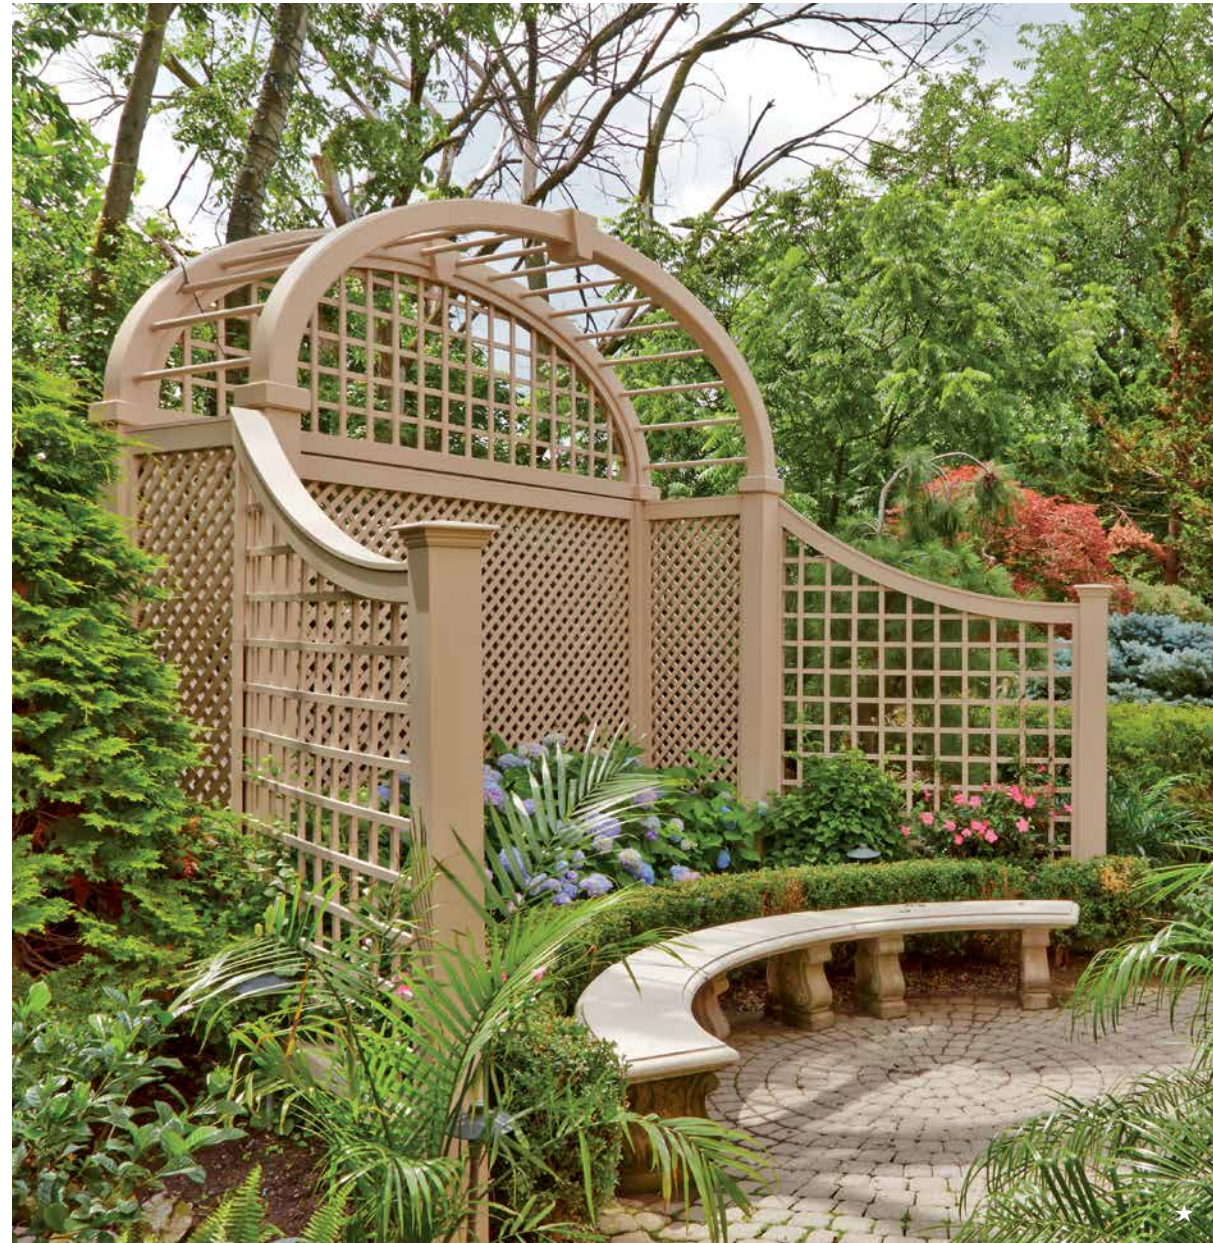

Ask your Walpole Outdoors designer about the ways a customized arbor can enhance your outdoor home.