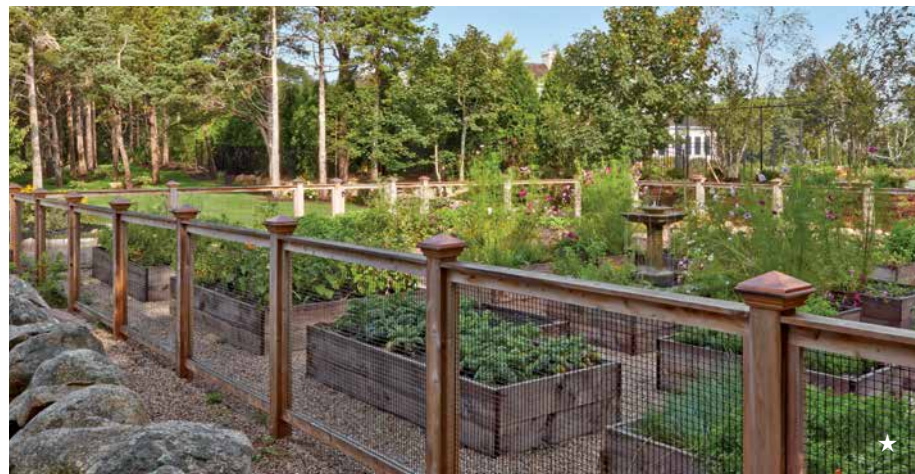

ENCLOSURES

Give your garden added protection and seclusion, provide security and privacy around your pool area, or enclose the action on your tennis court. With the well-designed combination of fencing, gates, and other elements, Walpole Outdoors lets you create fabulously functional structures for your specialized outdoor spaces.

★) Custom Project