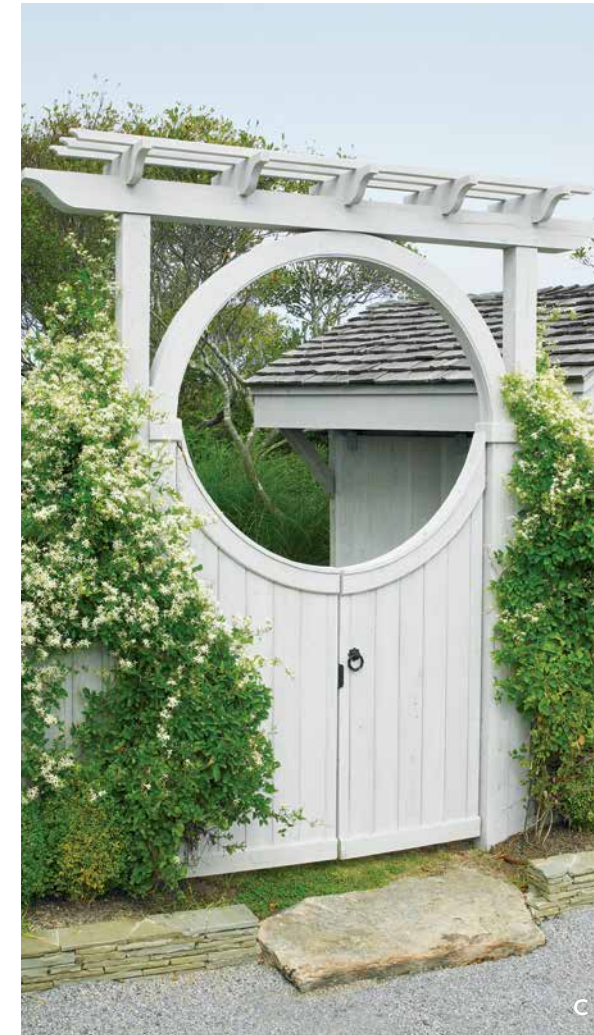

A) Chelsea Picket Gate B) Hampton Gate with Spindle Top Arbor C) Moon Gate D) Basking Ridge Gate ★) Custom Project