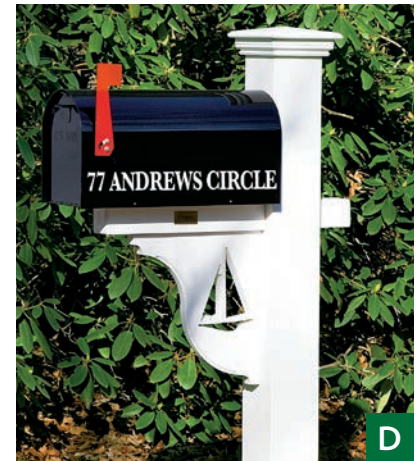

Mail Posts

LETTER PERFECT IN DIMENSIONS AND STYLE. Walpole mail posts have graced curbsides for generations. Most are handcrafted in low maintenance solid cellular vinyl, although you may choose a granite post, quarried in New Hampshire. All Walpole post platforms accept a standard medium-sized mailbox. These are crafted in sturdy aluminum, stainless steel, or copper.

- A) St. Andrews Mail Post B) Twin Star Mail Post C) Madison Mail Post D) Endeavor Mail Post E) Dover Mail Post F) Cameron Mail Post
  G) Gray Rock Granite Mail Post H) Liberty Mail Post, white I) Liberty Mail Post, black J) Liberty Mail Post, verde K) Gray Rock Granite Duet Mail Post
  L) Liberty Mail Post, cream M) Elgin Mail Post (shown with an Austin Lantern Post in Iron Ore with a Capture Lantern)